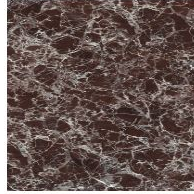

### Metallo

Metallo verniciato  
Bianco opaco

Metallo verniciato  
Marrone opaco

Metallo verniciato  
Supreme anthracite

Metallo verniciato  
Nero opaco

Metallo verniciato  
Tortora opaco

---

## INSERTI BASE

Ceramica

Ceramica opaca  
Bianco iridium

Ceramica opaca  
Grigio grafite

Ceramica opaca  
Grigio Ardesia

Ceramica lucida  
Calacatta

Ceramica opaca  
Laurent

Ceramica finitura  
seta  
Calacatta macchia  
vecchia

Ceramica lucida  
Imperial grey

Ceramica lucida  
Rosso imperiale

Ceramica lucida  
Black Onyx

Ceramica lucida  
Mountain peak

---

Materials, fabrics, leathers, colors and finishes are approximate and may slightly differ from actual ones. You can find the complete collection of Bonaldo fabrics and leathers on the website <https://www.bonaldo.biz/>