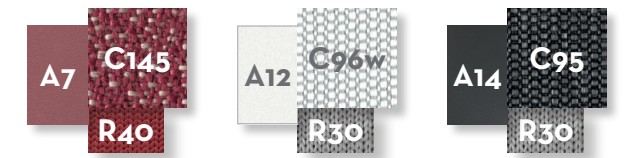

Width	Depth	Height	H. armrest	H. seat	H. cushion
62	65	76	66	47	7

KG 8,0 | unit 1 0.35 mc | ☁️ | 🔧 | 🪄