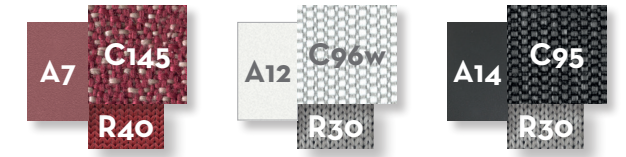

Width	Depth	Height	H. seat	H. cushion
200	90	70	40	17

KG 30,0 | unit 1 1.40 mc | ☁️ | 🔧 | 🪄