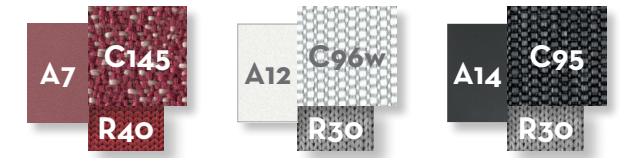

Width	Depth	Height	H. seat	H. cushion
240	90	70	40	17

KG 34,0 | unit 1 1.68 mc | ☁️ | 🔧 | 🪄