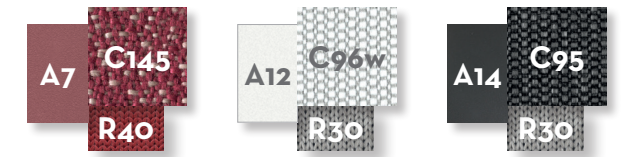

dark grey

silver

plain grey

plain bordeaux

plain sky

plain white

SOFA 3 SEATER / CODE: FMEDIV3

Width	Depth	Height	H. seat	H. cushion
240	90	70	40	17

KG 34,0 | unit 1 1.68 mc | ☁️ | 🔧 | 🪄

SOFA 2 SEATER / CODE: FMEDIV2

Width	Depth	Height	H. seat	H. cushion
200	90	70	40	17

KG 30,0 | unit 1 1.40 mc | ☁️ | 🔧 | 🪄

LIVING ARMCHAIR / CODE: FMEPL

Width	Depth	Height	H. seat	H. cushion
90	90	70	40	17

KG 20,0 | unit 1 0.64 mc | ☁️ | 🔧 | 🪄

POUF / CODE: FMEPUF

Width	Depth	Height	H. cushion
76	85	40	17

KG 8,0 | unit 1 0.30 mc | ☁️ | 🔧 | 🪄

DINING CHAIR / CODE: FMEPP

Width	Depth	Height	H. armrest	H. seat	H. cushion
62	65	76	66	47	7