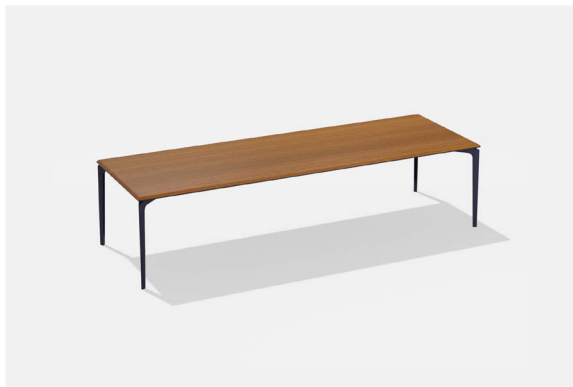

Misure / Quotes

Caratteristiche / Characteristics

Tavolo rettangolare in alluminio verniciato con piano in Iroko / Rectangular table in painted aluminium with top in Iroko

Design / Design	Alberto Lievore 2021
Dimensioni / Dimensions	301 x 101 x 76 h
Esterno / Outdoor	Si / Yes
Struttura / Structure	Alluminio pressofuso, estruso e laminato con piano in Iroko / Die-cast, extruded and laminated aluminium with top in Iroko
Elementi plastici / Plastic elements	Polipropilene ed elastomero termoplastico / Polypropylene and thermoplastic elastomer
Finitura / Paint finishes	Verniciatura polveri poliesteri o poliuretaniche / Paint finish with polyester or polyurethane powders
Impilabilità / Stackability	No
Viterie assemblaggio / Assembly screws	Acciaio inox / Stainless steel
Peso netto singolo pezzo / Net weight	49 kg
Pezzi per scatola / Units per package	1 disassemblato / 1 disassembled
Dimensione e volume imballo / Packaging dimension and volume	317 x 117 x 25 cm 0.921 m ³
Peso lordo imballo / Gross weight package	60 kg
Garanzia / Quality guarantee	2 anni / 2 years