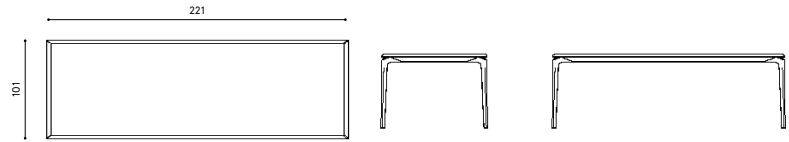

Misure / Quotes

Caratteristiche / Characteristics

Tavolo rettangolare in alluminio verniciato con piano in Iroko / Rectangular table in painted aluminium with top in Iroko

Design / Design	Alberto Lievore 2021
Dimensioni / Dimensions	301 x 101 x 76 h
Esterno / Outdoor	Si / Yes
Struttura / Structure	Alluminio pressofuso, estruso e laminato con piano in Iroko / Die-cast, extruded and laminated aluminium with top in Iroko
Elementi plastici / Plastic elements	Polipropilene ed elastomero termoplastico / Polypropylene and thermoplastic elastomer
Finitura / Paint finishes	Verniciatura polveri poliesteri o poliuretaniche / Paint finish with polyester or polyurethane powders
Impilabilità / Stackability	No
Viterie assemblaggio / Assembly screws	Acciaio inox / Stainless steel
Peso netto singolo pezzo / Net weight	49 kg
Pezzi per scatola / Units per package	1 disassemblato / 1 disassembled
Dimensione e volume imballo / Packaging dimension and volume	317 x 117 x 25 cm 0.921 m ³
Peso lordo imballo / Gross weight package	60 kg
Garanzia / Quality guarantee	2 anni / 2 years