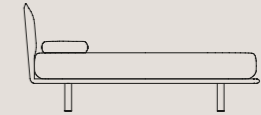

Bed with tufted headboard

<i>mattress size</i>		<i>headboard H 38.19"</i>	
W 60.00"	D 75.00"	W 62.99"	D 80.71"
W 60.00"	D 80.00"	W 62.99"	D 84.64"
W 63.00"	D 75.00"	W 65.75"	D 80.71"
W 63.00"	D 80.00"	W 65.75"	D 84.64"
W 72.00"	D 80.00"	W 73.62"	D 84.64"
W 72.00"	D 84.00"	W 73.62"	D 88.58"
W 76.00"	D 80.00"	W 78.74"	D 84.64"