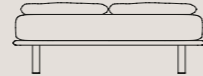

Filo up by CRS Pianca

Letto con testiera rivestita liscia

<i>materasso</i>		<i>testiera H 97 cm</i>		<i>tatami H 30 cm</i>	
L 90	P 190 cm	L 97	P 205 cm	L 97	P 195 cm
L 90	P 200 cm	L 97	P 215 cm	L 97	P 205 cm
L 120	P 190 cm	L 127	P 205 cm	L 127	P 195 cm
L 120	P 200 cm	L 127	P 215 cm	L 127	P 205 cm
L 153	P 190 cm	L 160	P 205 cm	L 160	P 195 cm
L 153	P 200 cm	L 160	P 215 cm	L 160	P 205 cm
L 160	P 190 cm	L 167	P 205 cm	L 167	P 195 cm
L 160	P 200 cm	L 167	P 215 cm	L 167	P 205 cm
L 180	P 200 cm	L 187	P 215 cm	L 187	P 205 cm
L 180	P 210 cm	L 187	P 225 cm	L 187	P 215 cm
L 193	P 200 cm	L 200	P 215 cm	L 200	P 205 cm

Bed with upholstered plain headboard

<i>mattress size</i>		<i>headboard H 38.19"</i>		<i>platform bed H 11.81"</i>	
W 35.00"	D 75.00"	W 38.19"	D 80.71"	W 38.19"	D 76.77"
W 35.00"	D 80.00"	W 38.19"	D 84.64"	W 38.19"	D 80.71"
W 47.00"	D 75.00"	W 50.00"	D 80.71"	W 50.00"	D 76.77"
W 47.00"	D 80.00"	W 50.00"	D 84.64"	W 50.00"	D 80.71"
W 60.00"	D 75.00"	W 62.99"	D 80.71"	W 62.99"	D 76.77"
W 60.00"	D 80.00"	W 62.99"	D 84.64"	W 62.99"	D 80.71"
W 63.00"	D 75.00"	W 65.75"	D 80.71"	W 65.75"	D 76.77"
W 63.00"	D 80.00"	W 65.75"	D 84.64"	W 65.75"	D 80.71"
W 72.00"	D 80.00"	W 73.62"	D 84.64"	W 73.62"	D 80.71"
W 72.00"	D 84.00"	W 73.62"	D 88.58"	W 73.62"	D 84.64"
W 76.00"	D 80.00"	W 78.74"	D 84.64"	W 78.74"	D 80.71"

Finiture / Finishes

Rivestimento

Tessuto, Pelle, Pelle Sintetica

Cover

Fabric, Leather, Synthetic Leather

Piedi

Metallo opaco, Metallo lucido, Laccato opaco, Essenza, Plexiglass

Legs

Matt metal, Glossy metal, Matt lacquered, Wood, Plexiglass