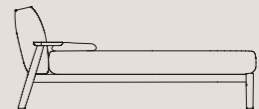

Finiture / Finishes

Struttura

In legno massello di Frassino tinto

Structure

In stained solid Ash wood

Testiera

Tessuto, Pelle, Pelle Sintetica

Headboard

Fabric, Leather, Synthetic Leather